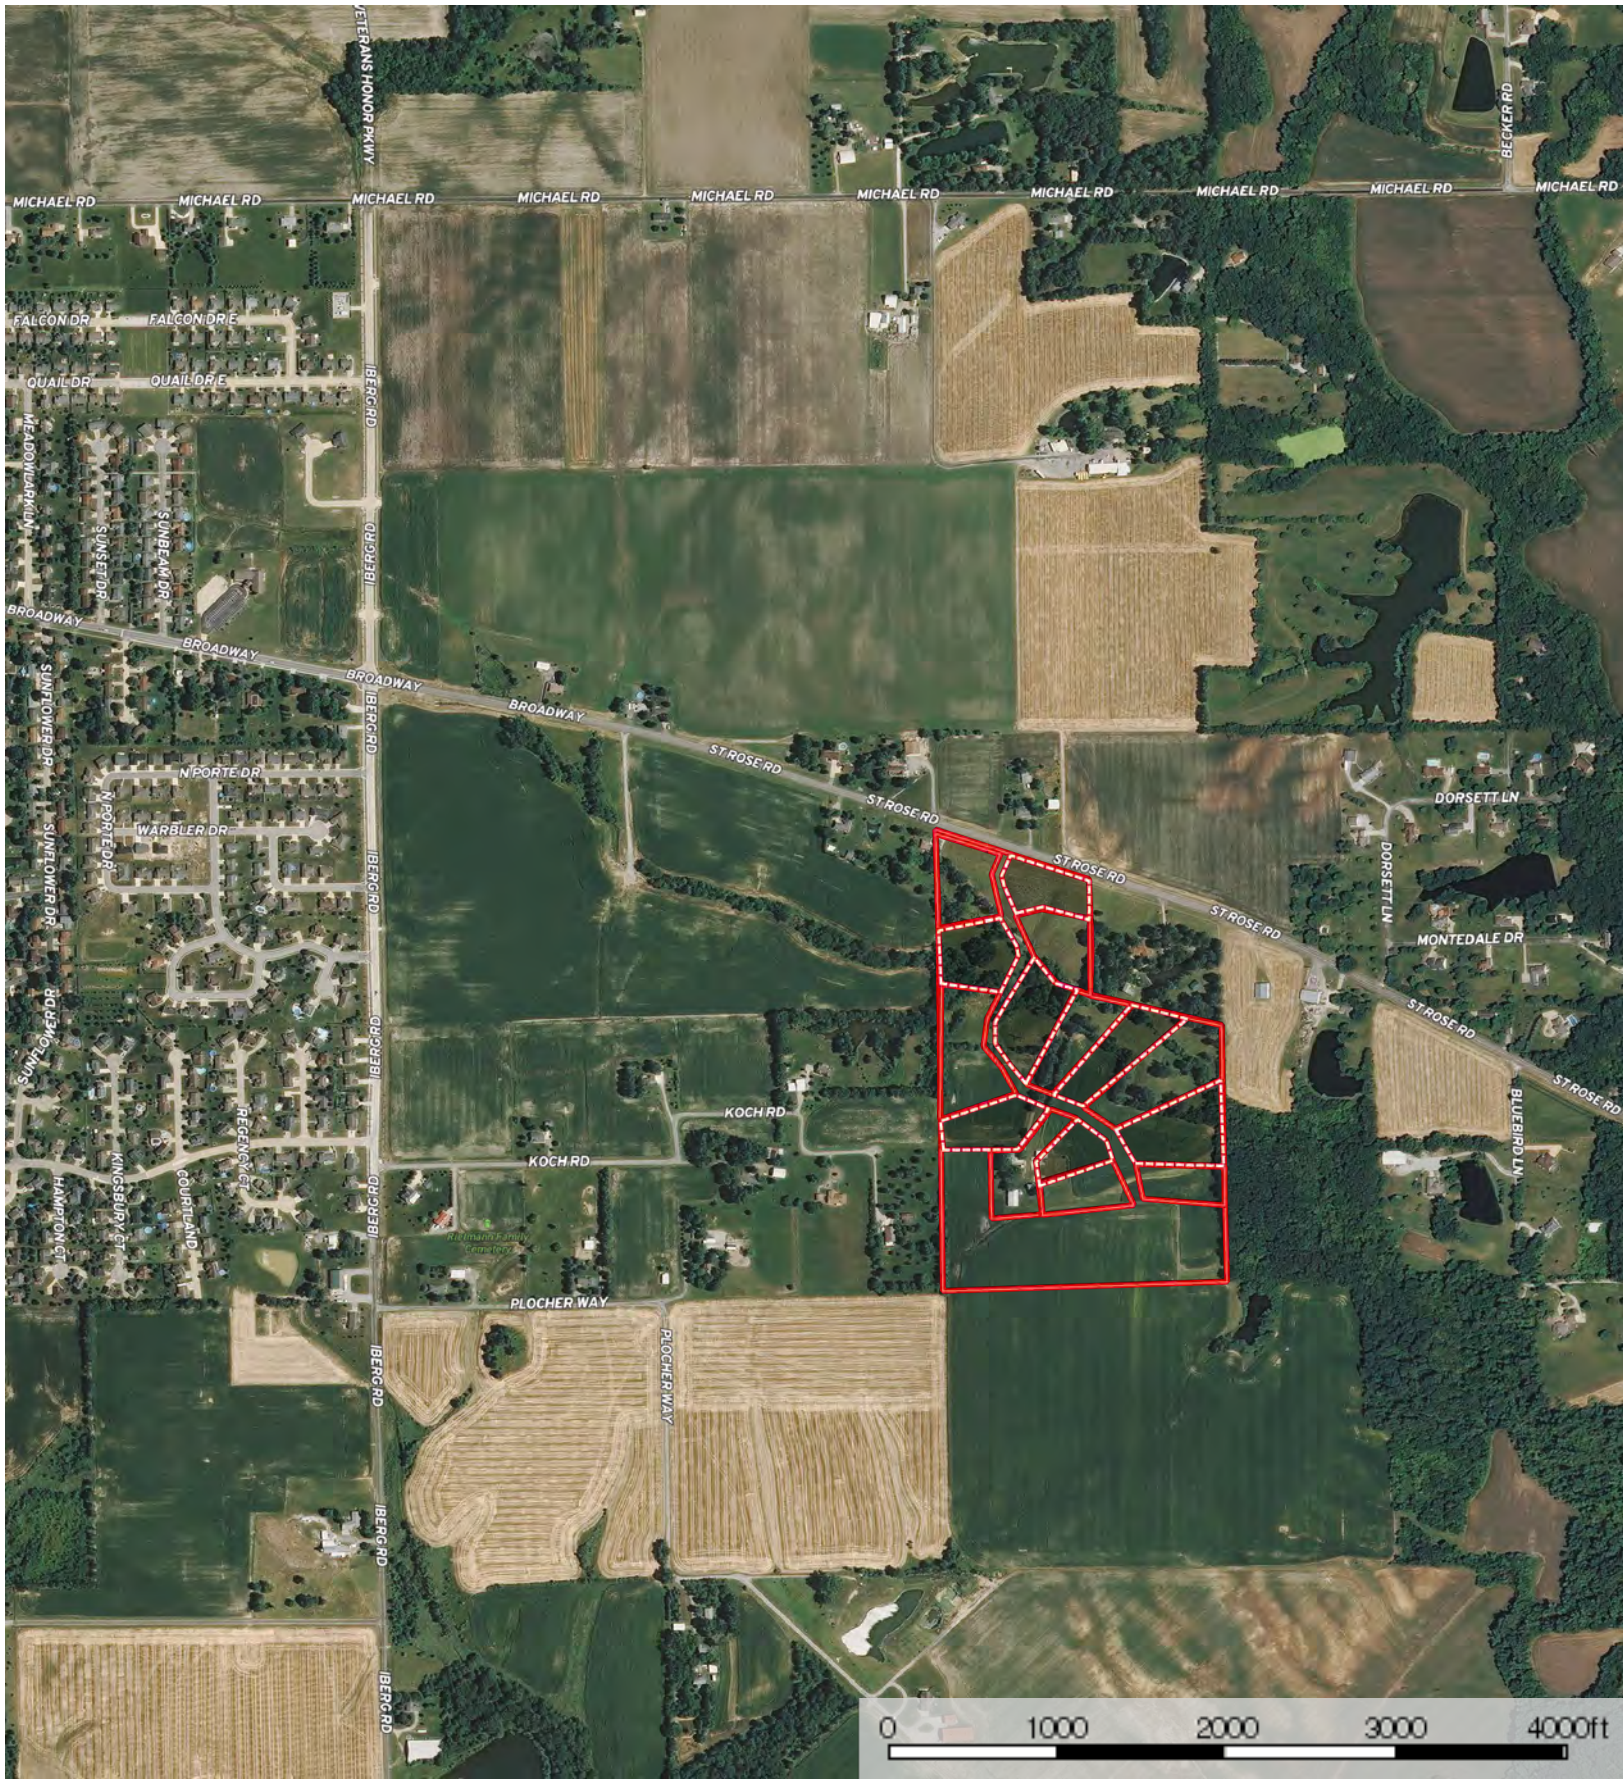

Harvest View Acres

Madison County, Illinois, 2 AC +/-

Lot 1 - 2.02/Ac Boundary

Scott Athmer
P: (618) 830-6192 sathmer@trophypa.com

The information contained herein was obtained from sources deemed to be reliable. MapRight Services makes no warranties or guarantees as to the completeness or accuracy thereof.