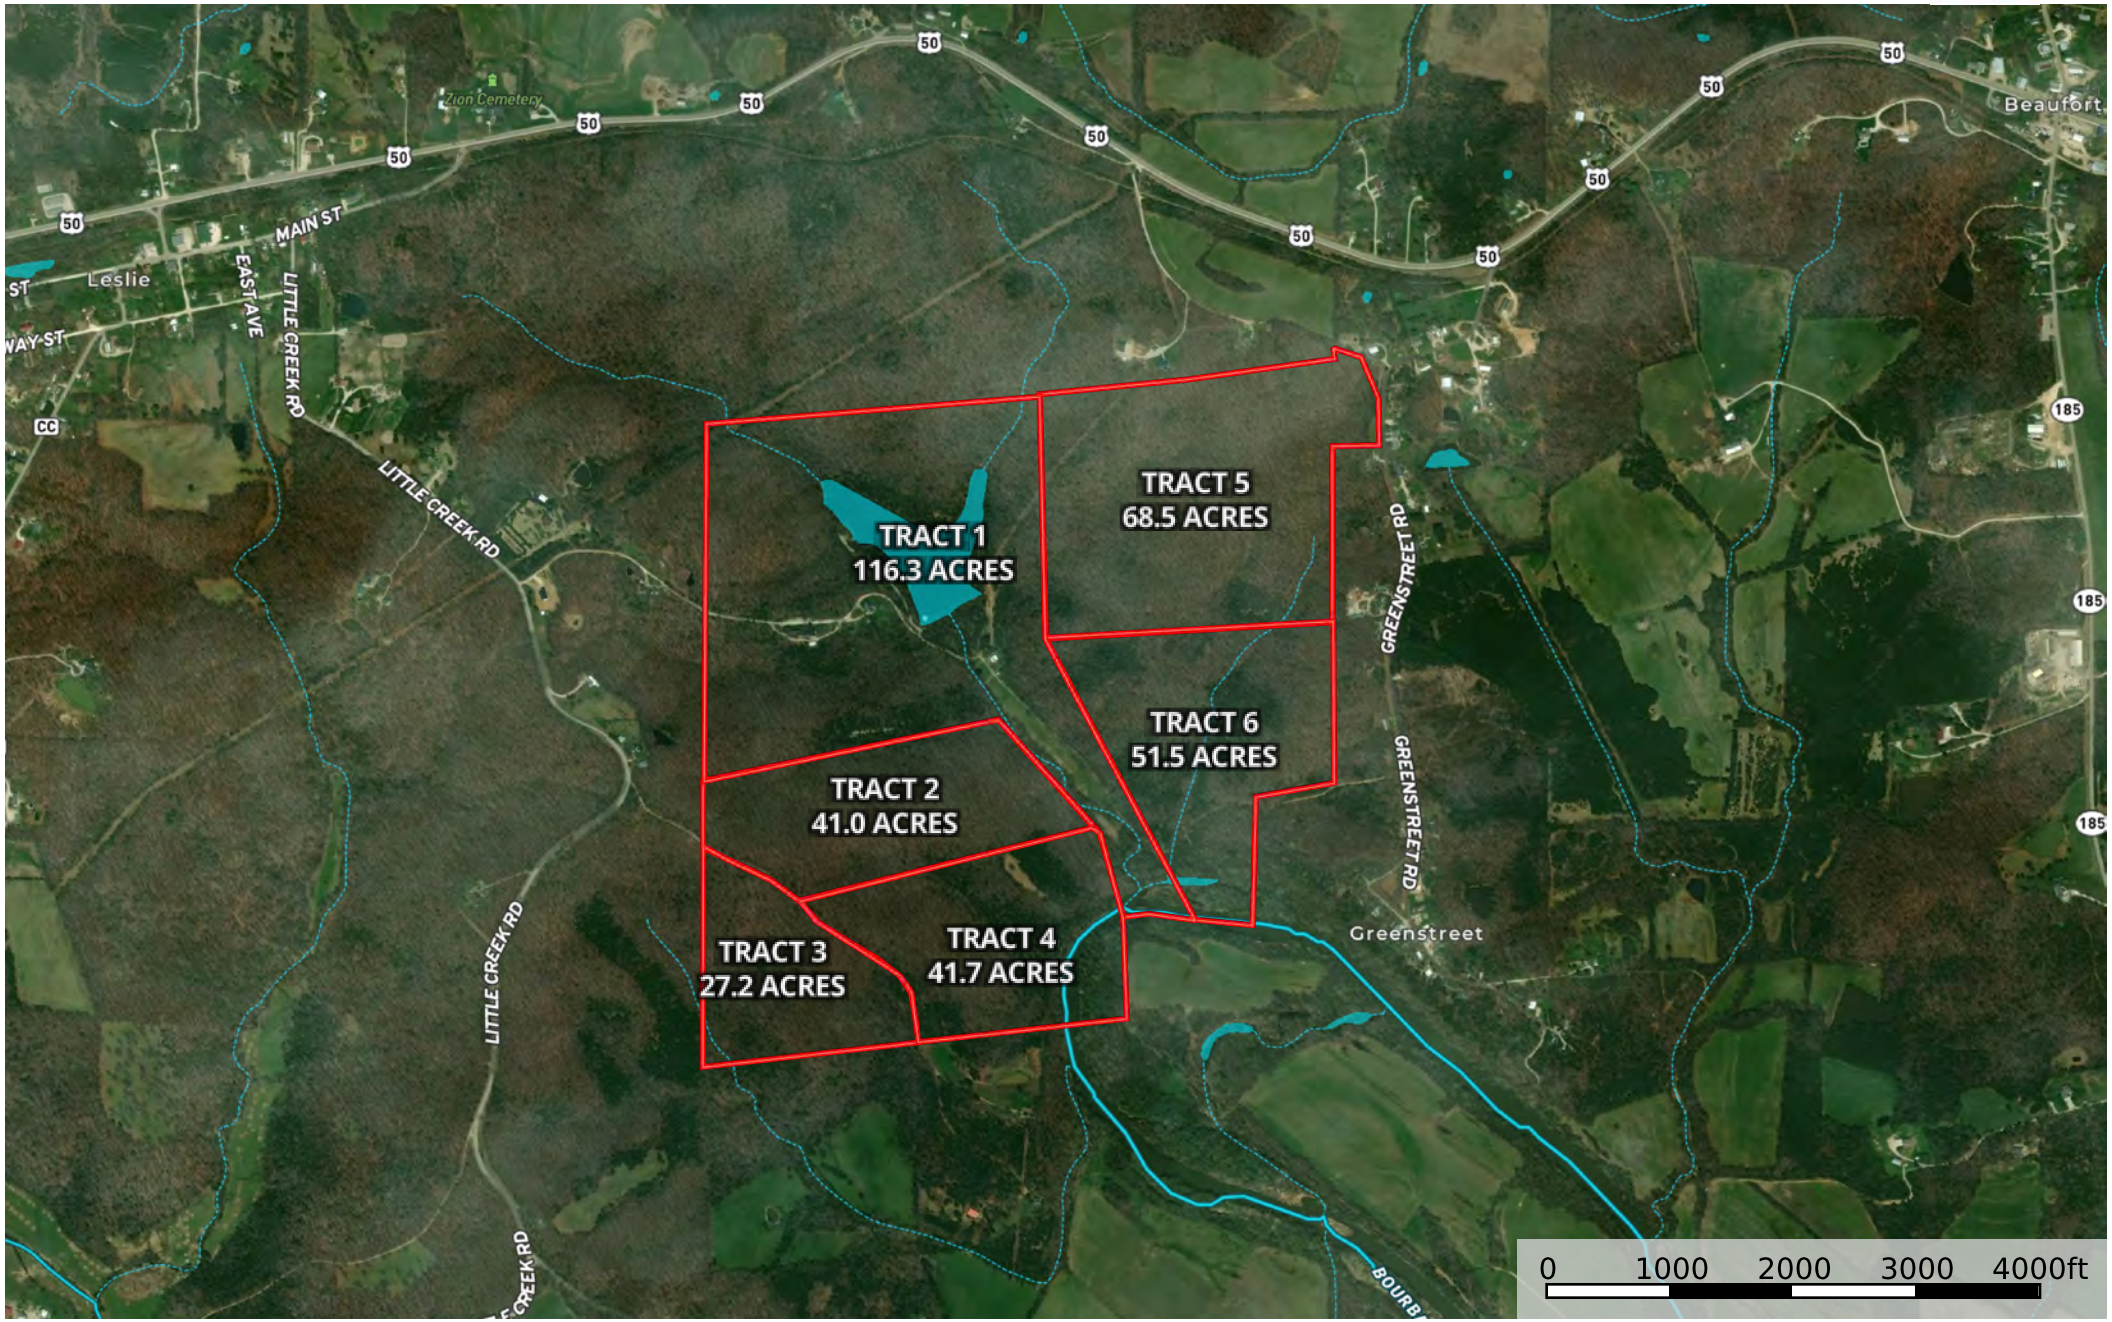

Franklin County, MO - Mineral Lake Ranch

Missouri, AC +/-

- Boundary
- Stream, Intermitt
- River/Creek
- Water Body